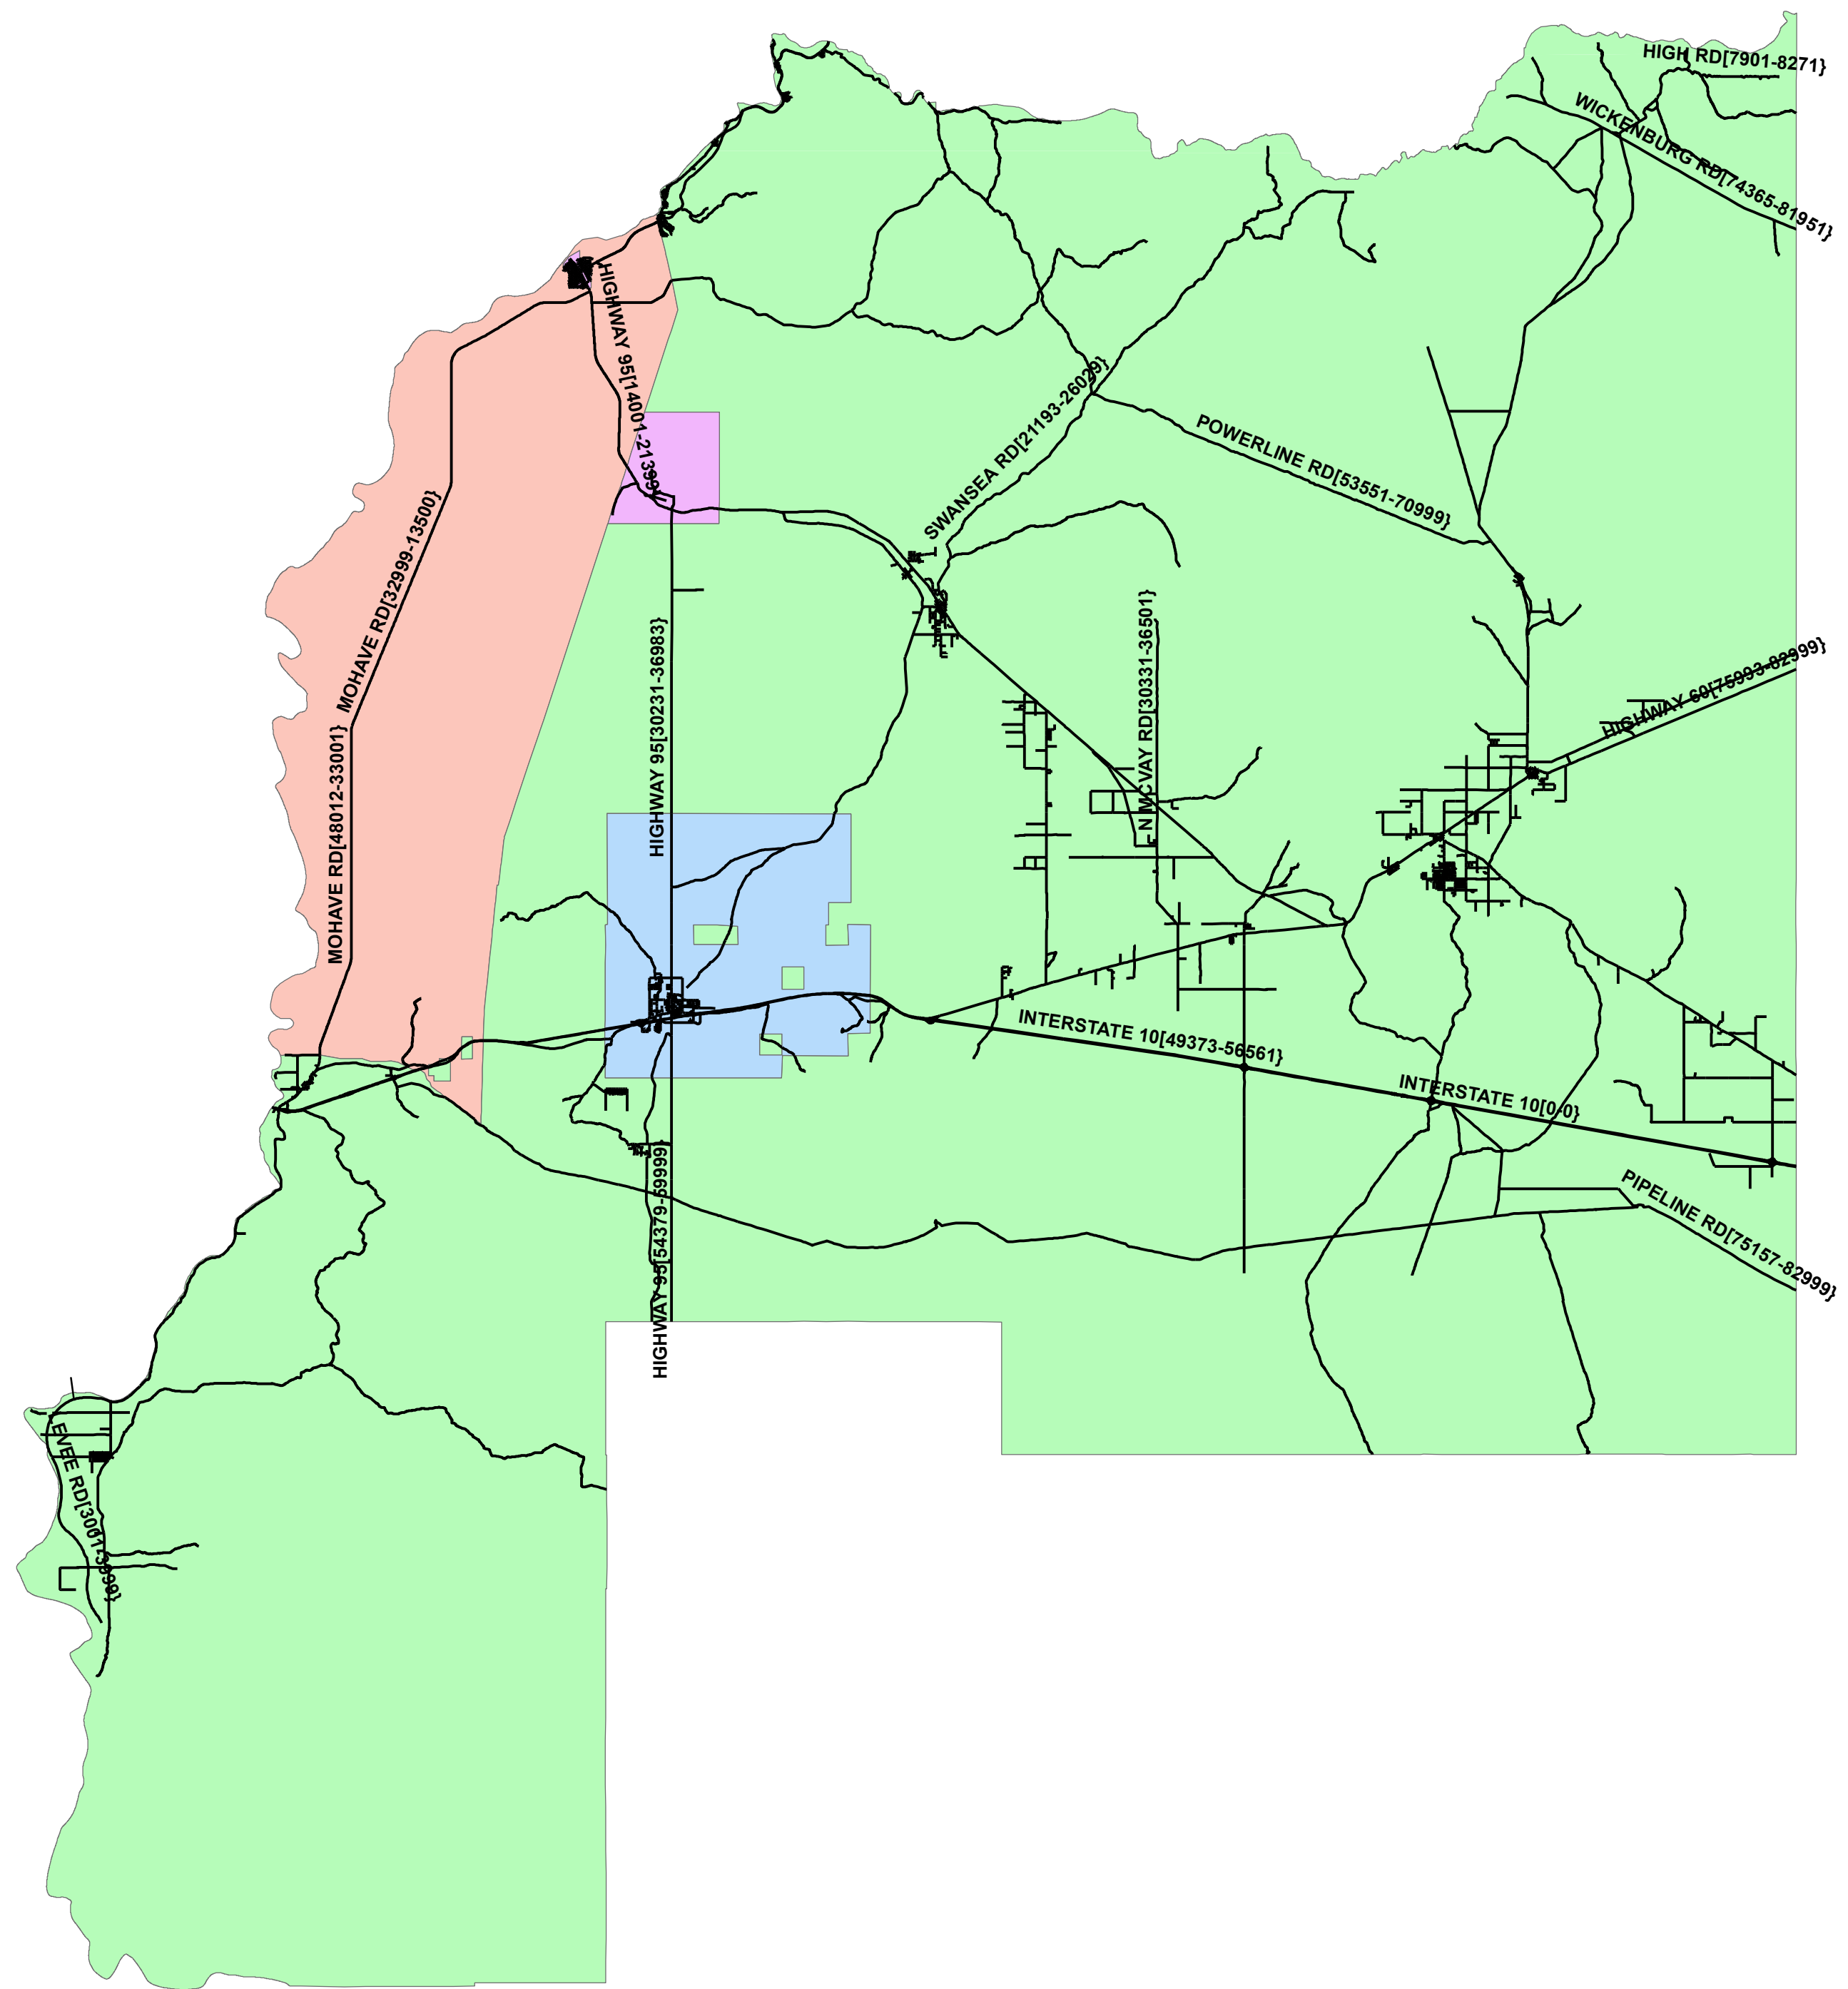

LAW RESPONDER

Legend

- Street_Centerline
- Law_Boundary**
- <all other values>
- LAW**
- COLORADO RIVER IND TRIBES
- LA PAZ COUNTY SO
- PARKER PD
- QUARTZSITE PD