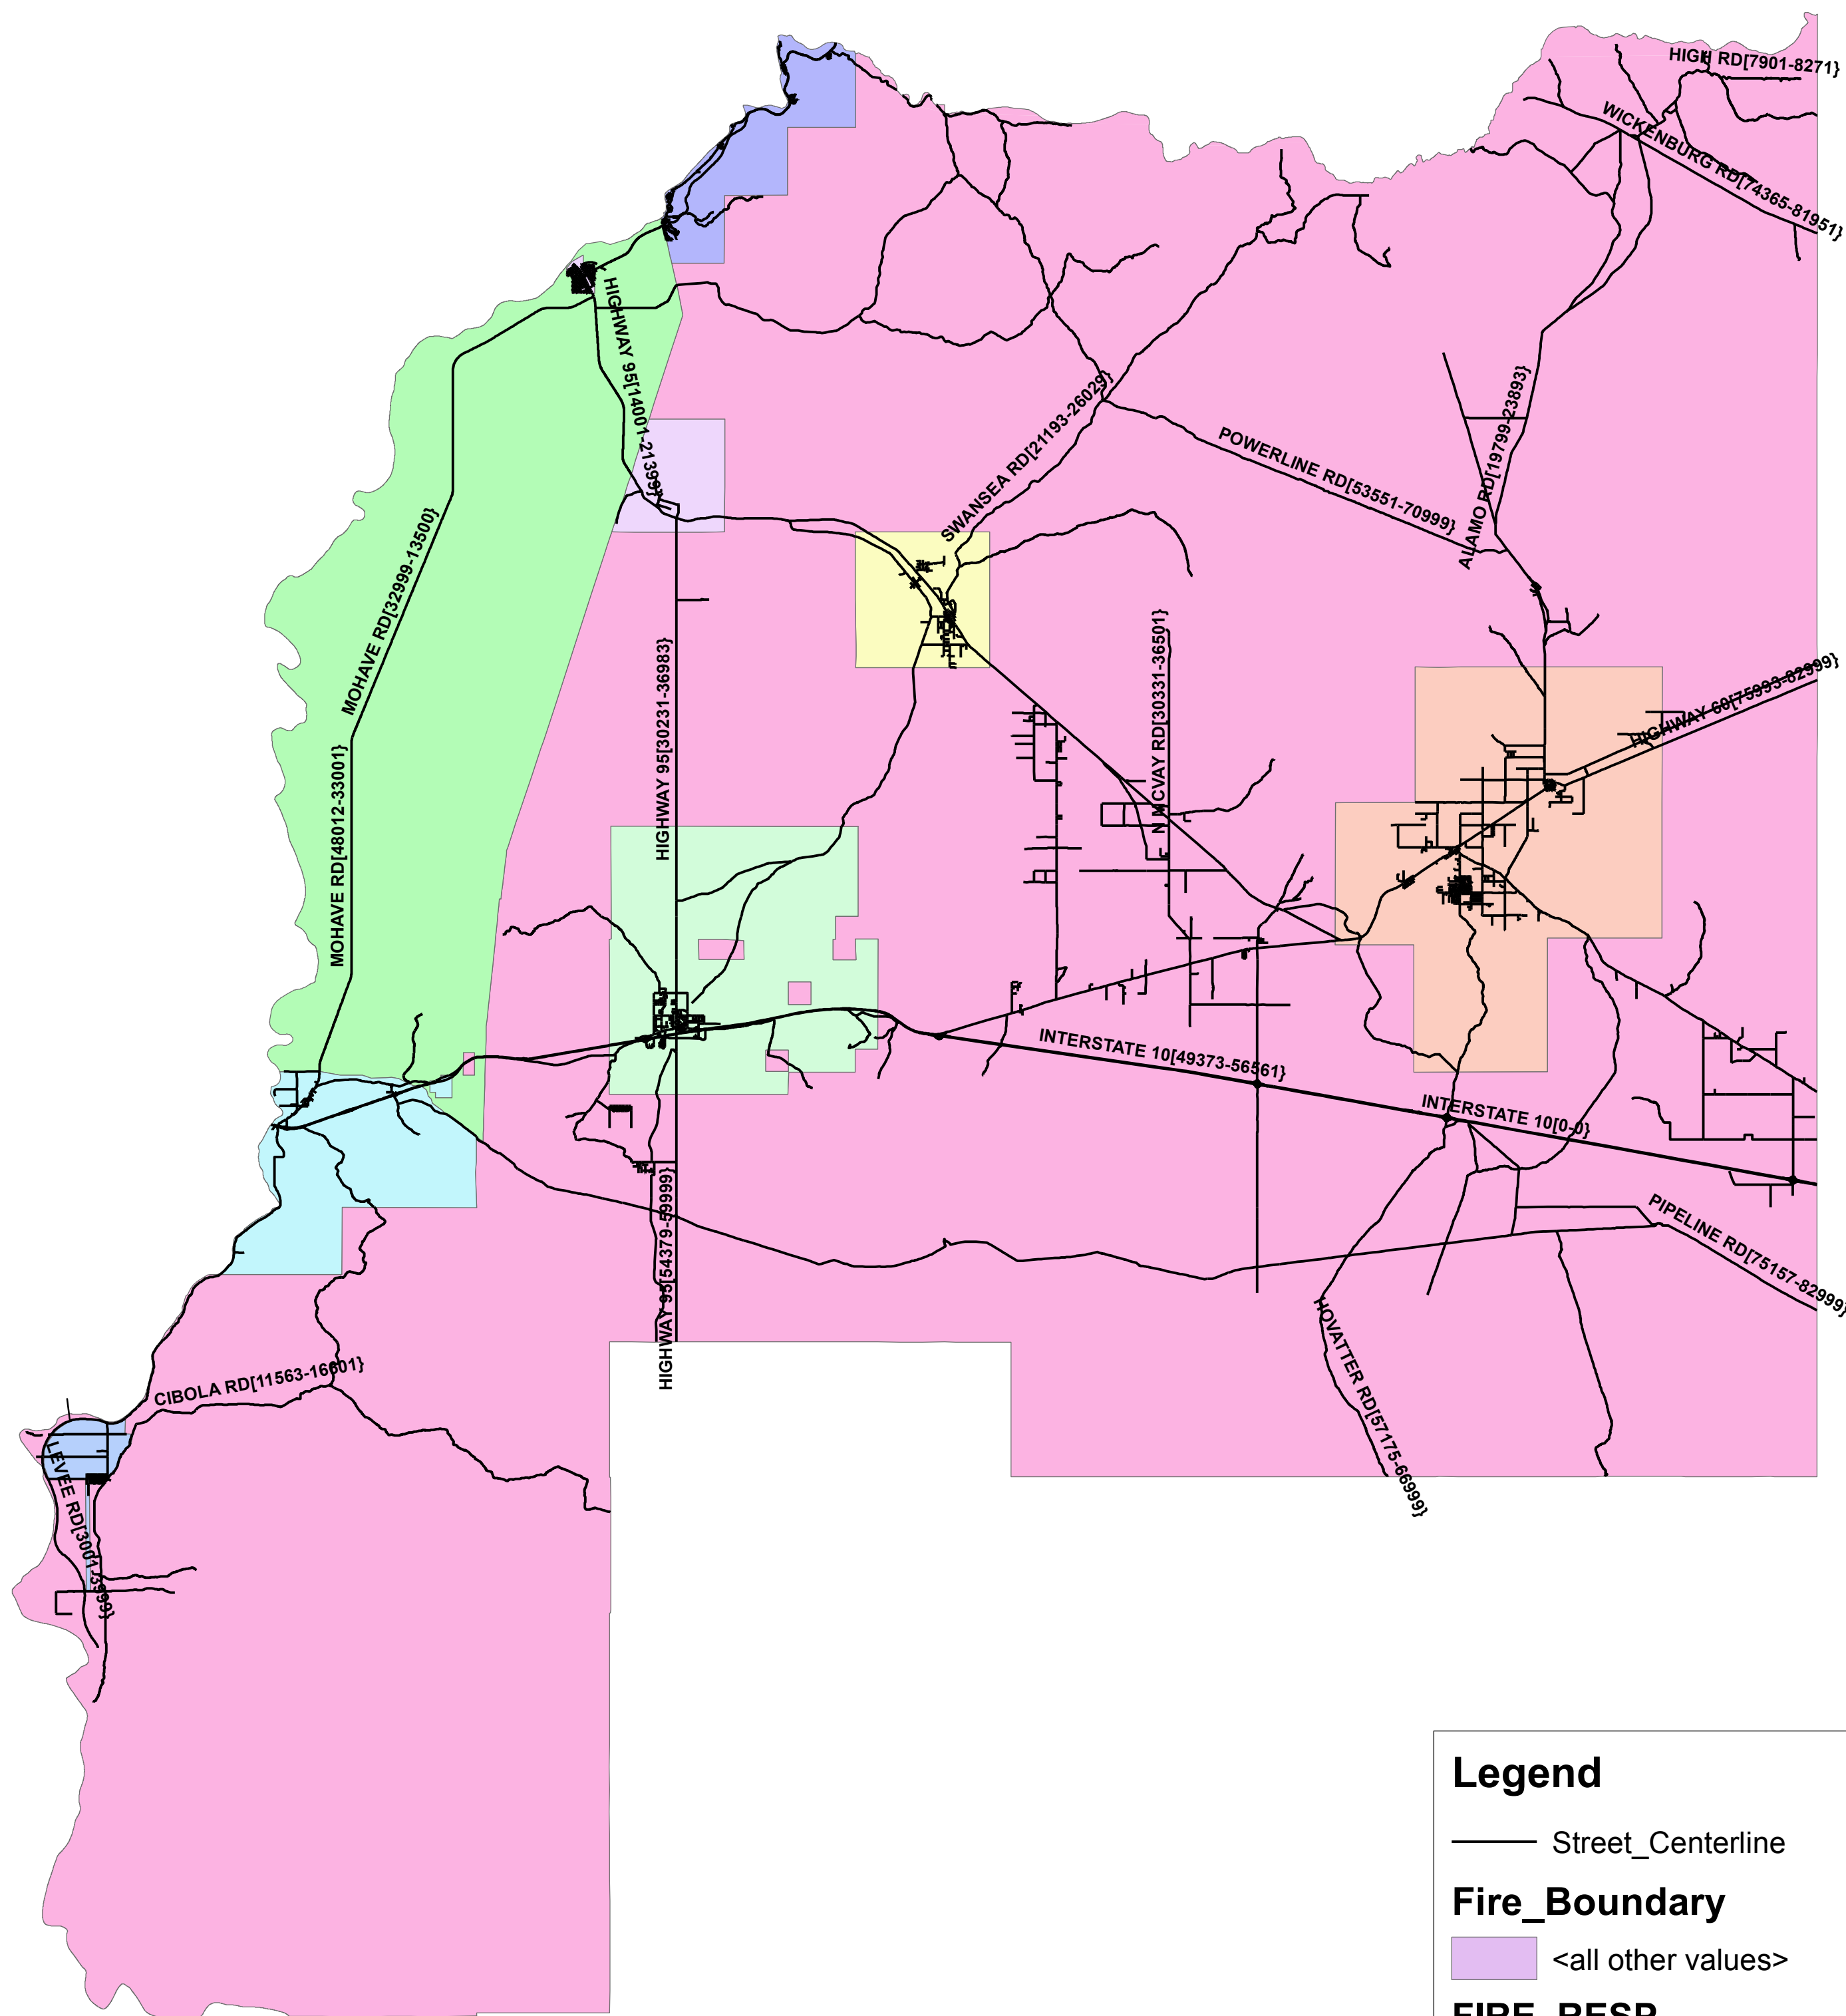

LA PAZ FIRE BOUNDARIES

Legend

- Street_Centerline
- Fire_Boundary**
- <all other values>
- FIRE_RESP**
- BOUSE FD
- BUCKSKIN FD
- CIBOLA FD
- COLORADO RIVER IND TRIBES
- EHRENBERG FD
- MCMULLEN VALLEY FD
- NO MANS LAND
- PARKER FD
- QUARTZSITE FD